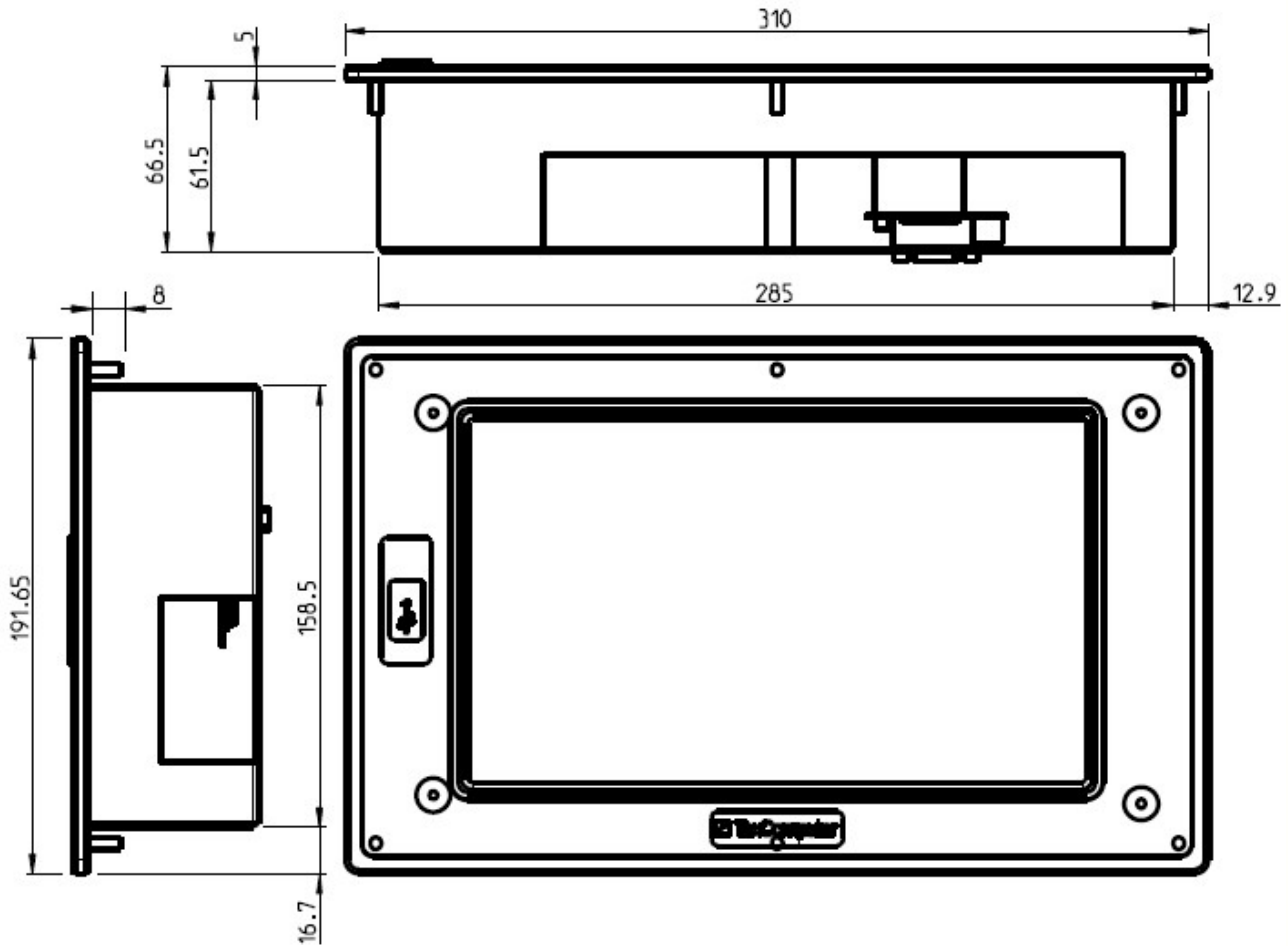

Power I 7" only touch dimensions

(Dimensions in mm)

Power I 10" only touch dimensions

(Dimensions in mm)

Power I 10" only touch drilling template

(Dimensions in mm)

Power I 10" - 56 keys dimensions

(Dimensions in mm)

Power I 10" - 56 keys drilling template

Dim. in mm

Power I 15" - 28 keys drilling template

(Dimensions in mm)

Power I 15" only touch drilling template

(Dimensions in mm)

Power I Box dimensions

(Dimensions in mm)