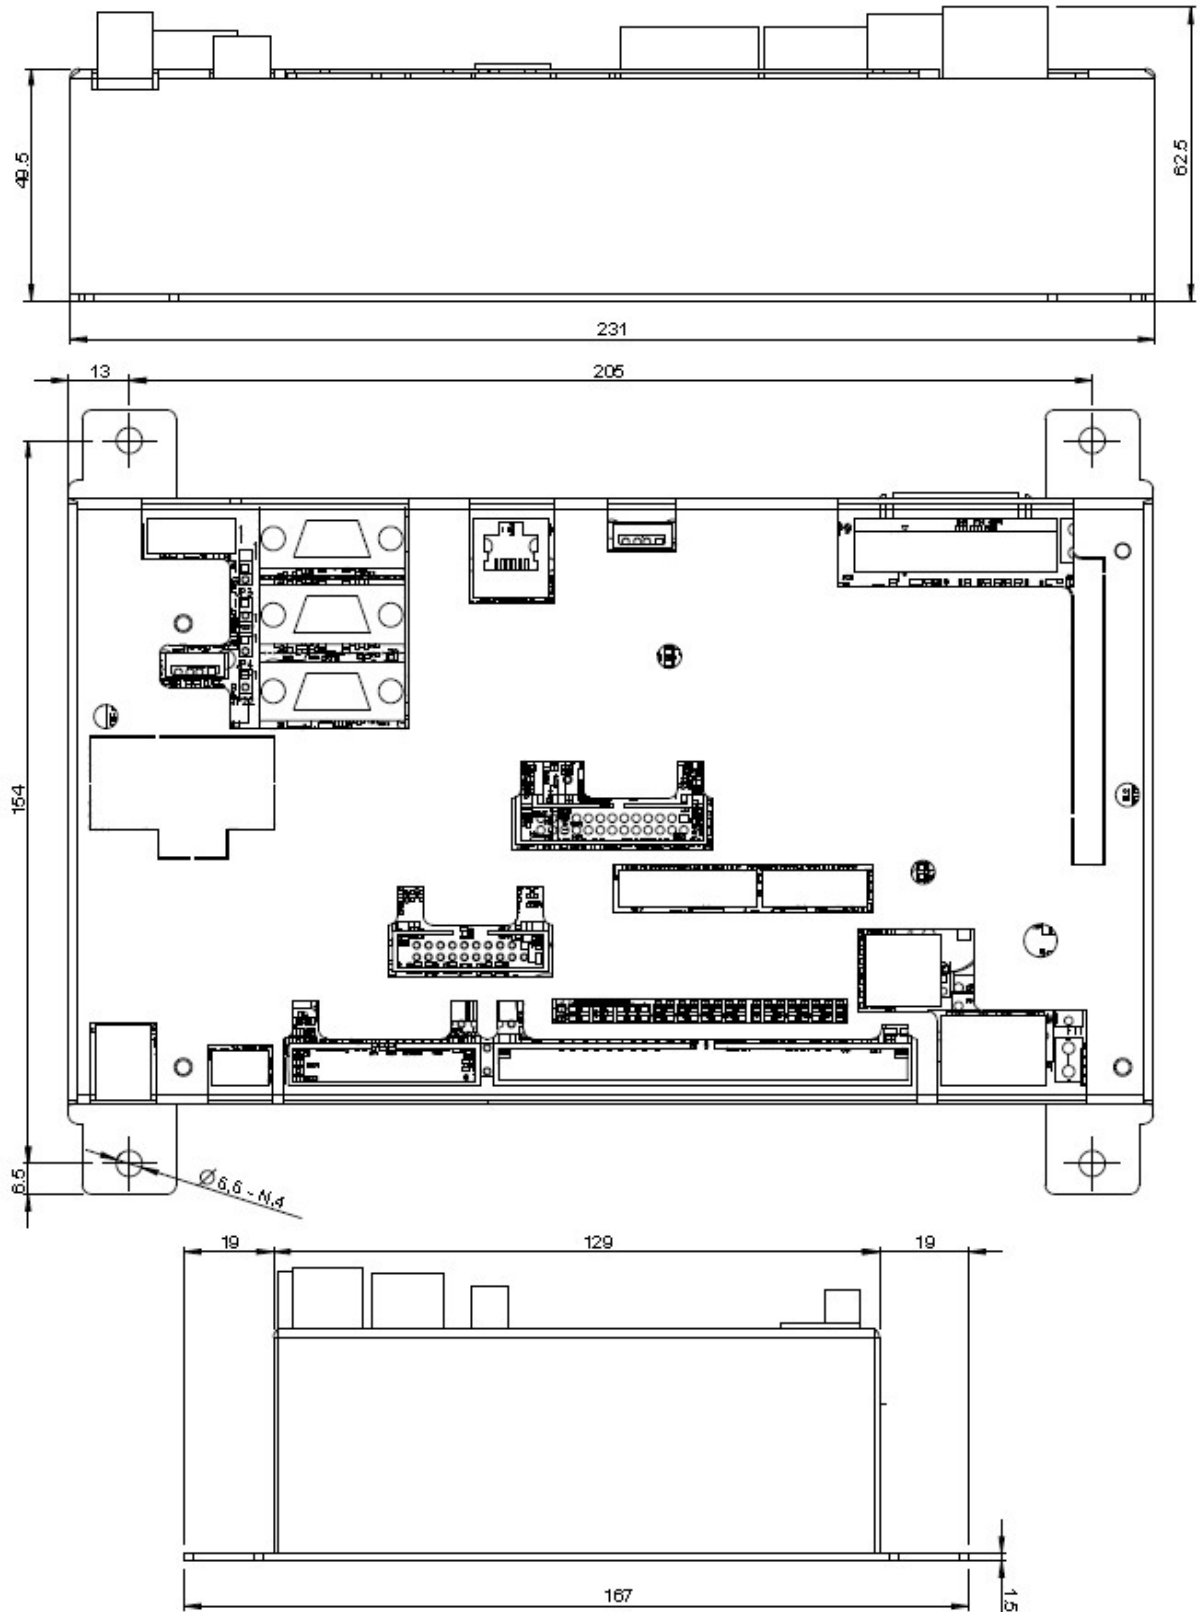

Power I 7" only touch dimensions

(Dimensions in mm)

Power I 10" only touch dimensions

(Dimensions in mm)

Power I 10" only touch drilling template

(Dimensions in mm)

Power I 10" - 56 keys dimensions

(Dimensions in mm)

Power I 10" - 56 keys drilling template

Dim. in mm

Power I 15" - 28 keys drilling template

(Dimensions in mm)

Power I 15" only touch drilling template

(Dimensions in mm)

Power I Box dimensions

(Dimensions in mm)