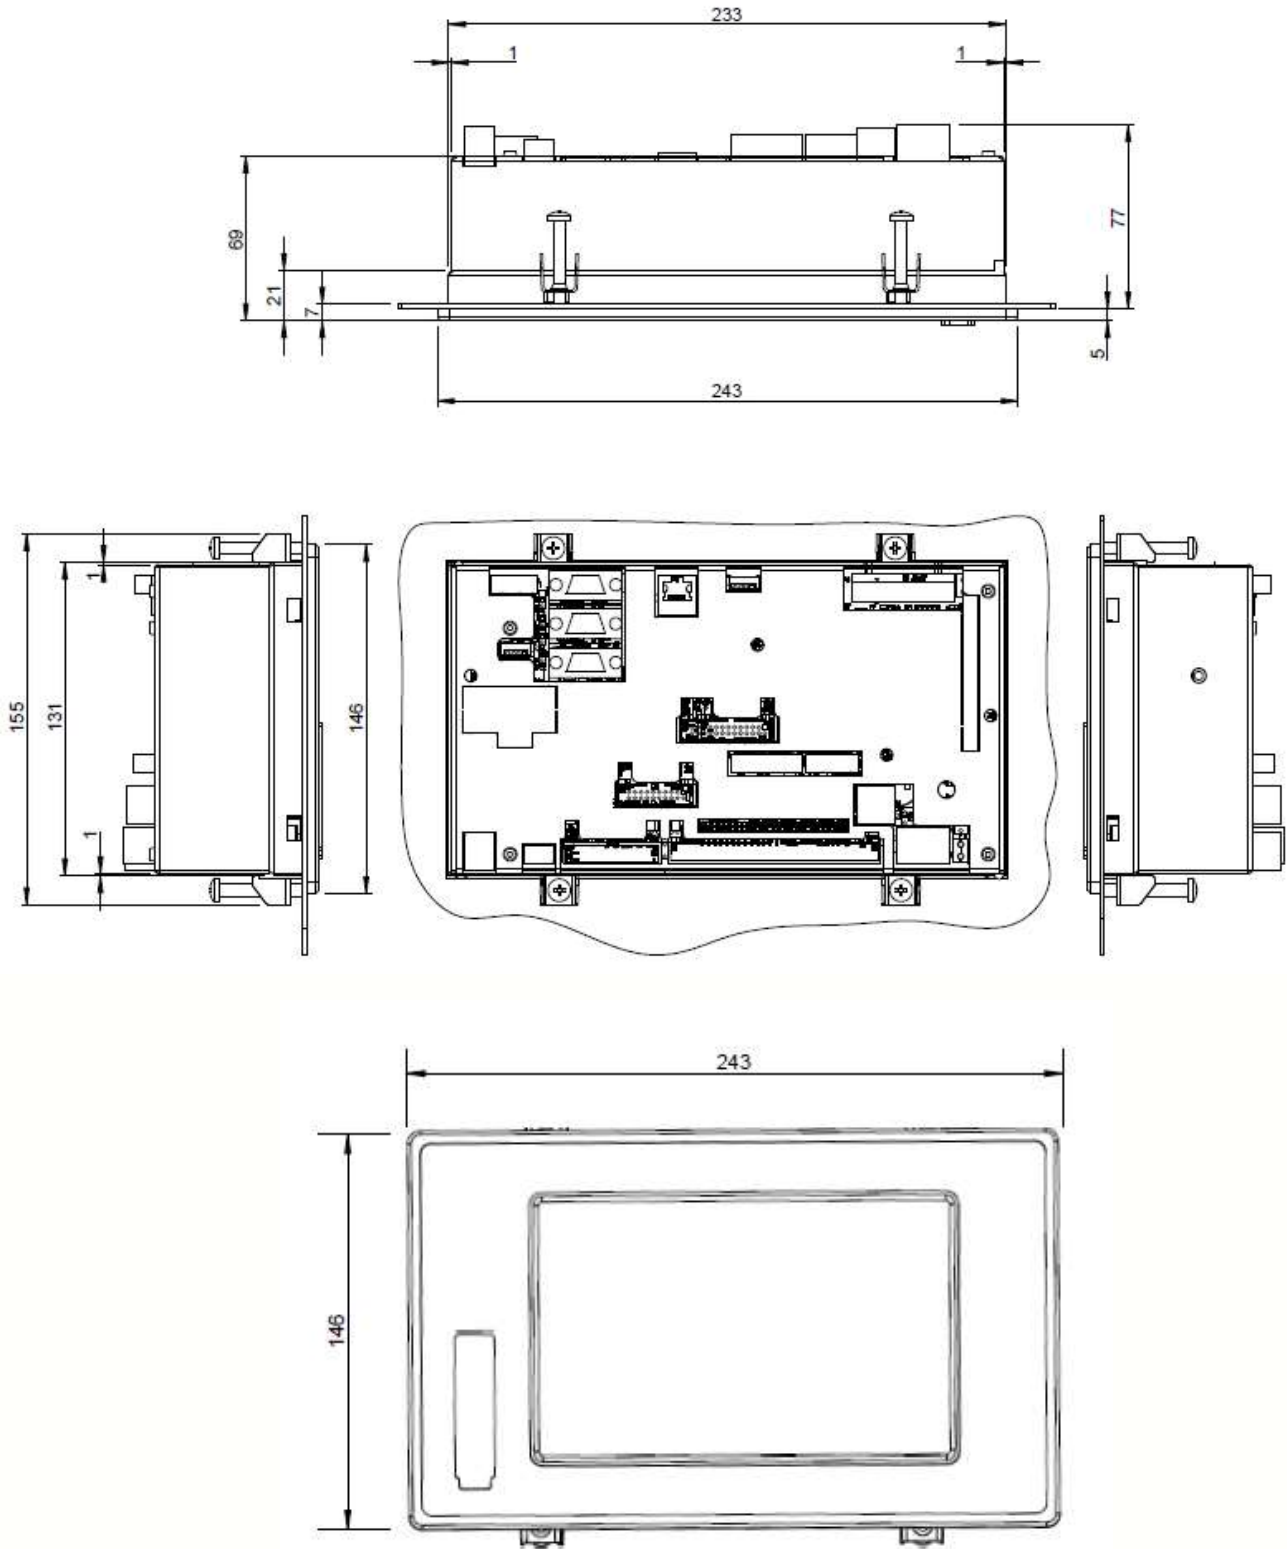

Power I 7" only touch dimensions

(Dimensions in mm)

Power I 10" only touch dimensions

(Dimensions in mm)

Power I 10" only touch drilling template

(Dimensions in mm)

Power I 10" - 56 keys dimensions

(Dimensions in mm)

Power I 10" - 56 keys drilling template

Dim. in mm

Power I 15" - 28 keys drilling template

(Dimensions in mm)

Power I 15" only touch drilling template

(Dimensions in mm)

Power I Box dimensions

(Dimensions in mm)