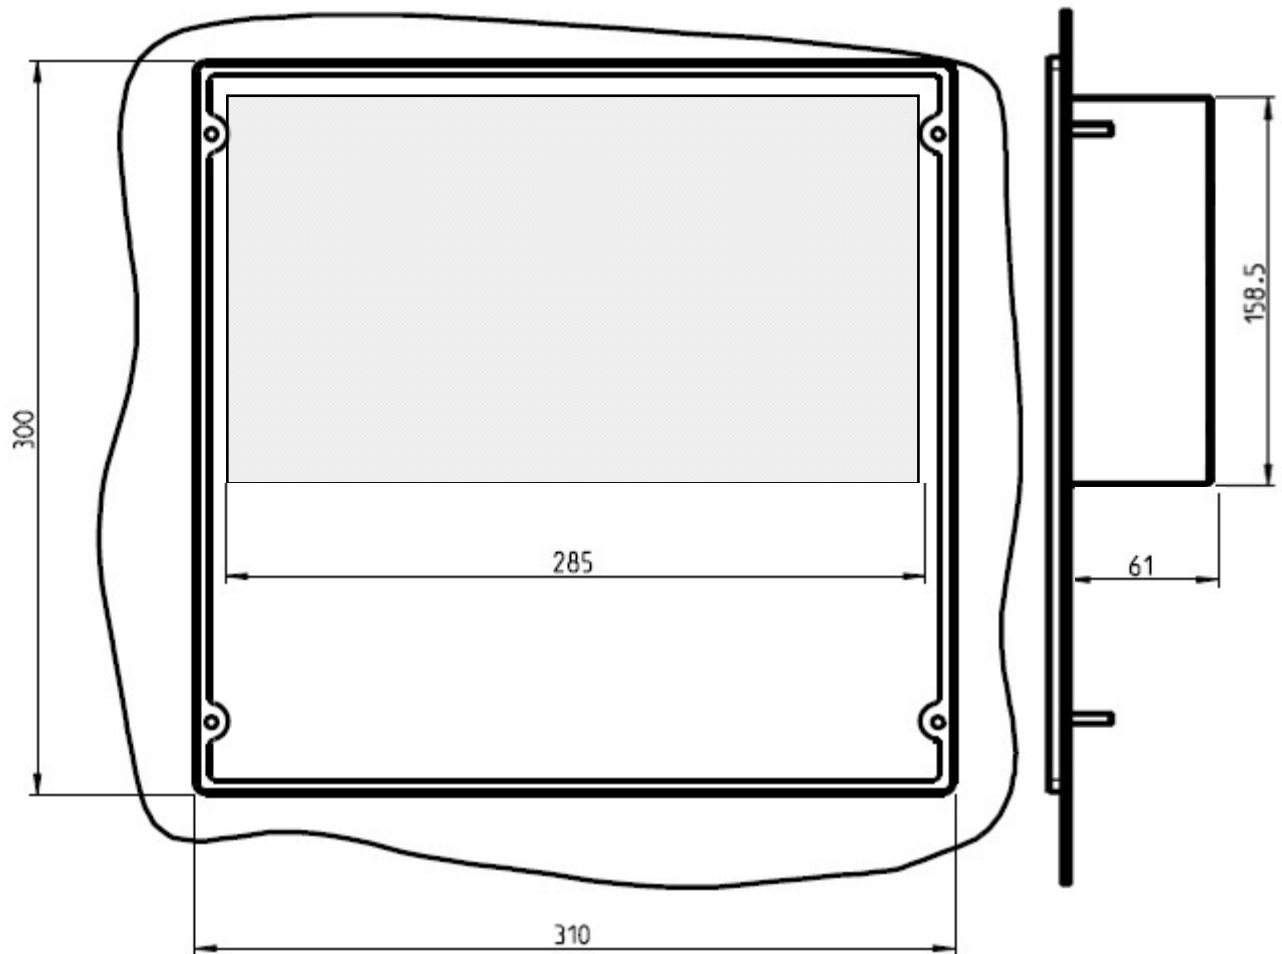

Power I 7" only touch dimensions

(Dimensions in mm)

Power I 10" only touch dimensions

(Dimensions in mm)

Power I 10" only touch drilling template

(Dimensions in mm)

Power I 10" - 56 keys dimensions

(Dimensions in mm)

Power I 10" - 56 keys drilling template

Dim. in mm

Power I 15" - 28 keys drilling template

(Dimensions in mm)

Power I 15" only touch drilling template

(Dimensions in mm)

Power I Box dimensions

(Dimensions in mm)