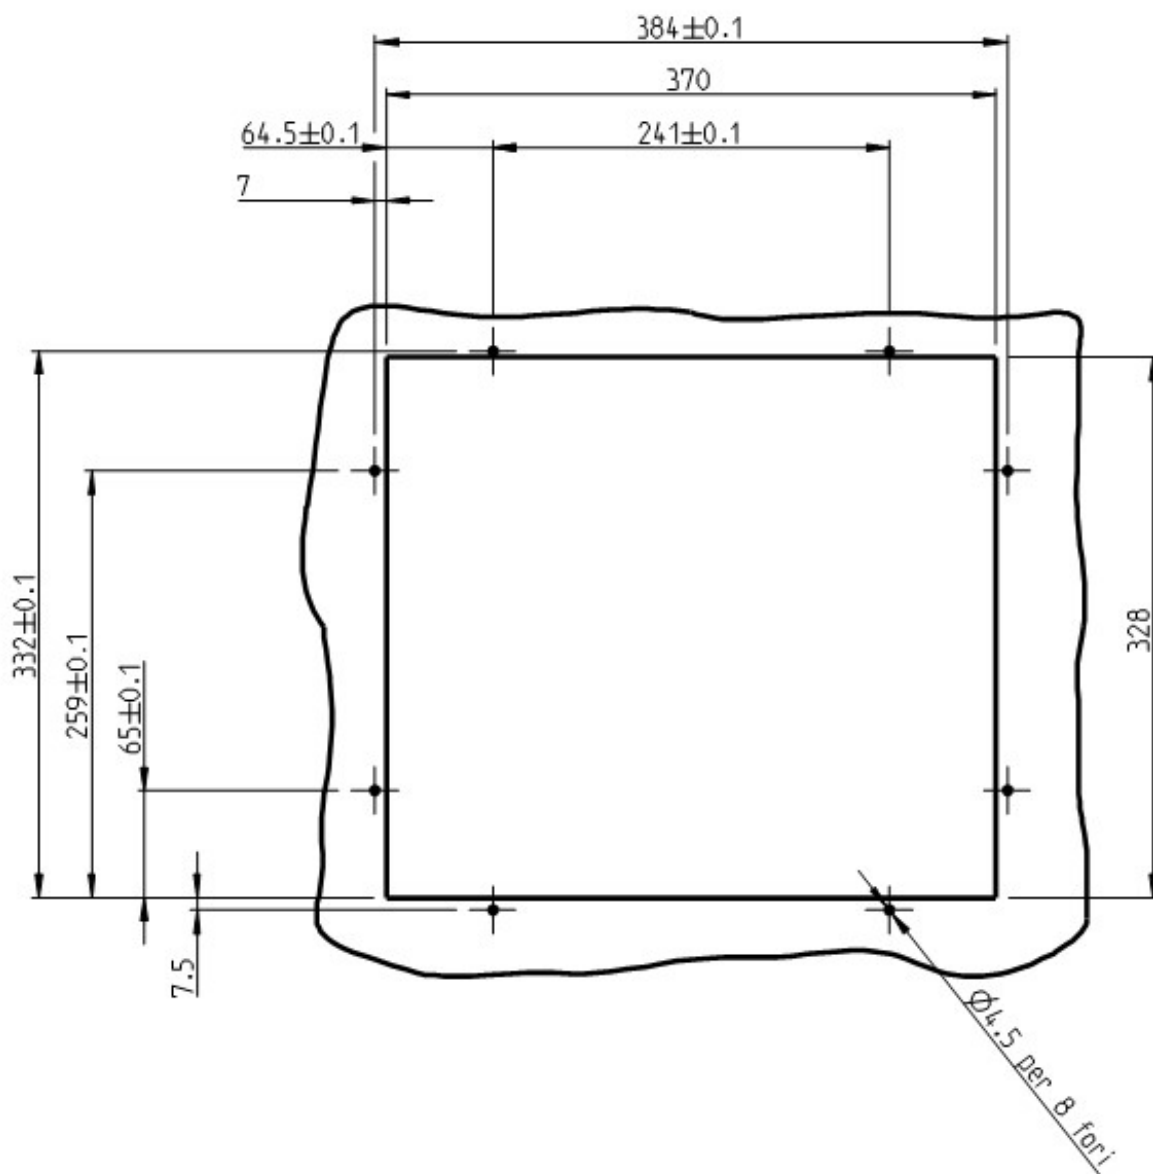

Power I 7" only touch dimensions

(Dimensions in mm)

Power I 10" only touch dimensions

(Dimensions in mm)

Power I 10" only touch drilling template

(Dimensions in mm)

Power I 10" - 56 keys dimensions

(Dimensions in mm)

Power I 10" - 56 keys drilling template

Dim. in mm

Power I 15" - 28 keys drilling template

(Dimensions in mm)

Power I 15" only touch drilling template

(Dimensions in mm)

Power I Box dimensions

(Dimensions in mm)