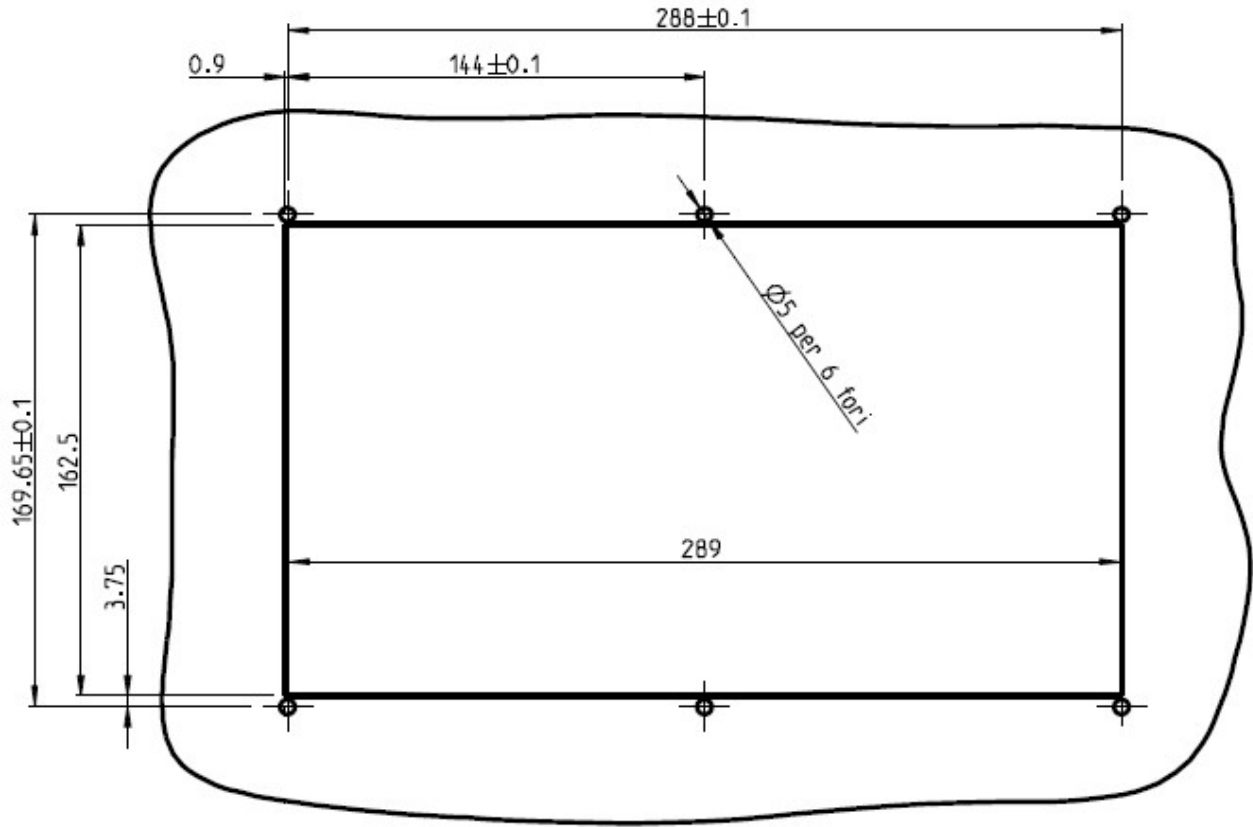

Power I 7" only touch dimensions

(Dimensions in mm)

Power I 10" only touch dimensions

(Dimensions in mm)

Power I 10" only touch drilling template

(Dimensions in mm)

Power I 10" - 56 keys dimensions

(Dimensions in mm)

Power I 10" - 56 keys drilling template

Dim. in mm

Power I 15" - 28 keys drilling template

(Dimensions in mm)

Power I 15" only touch drilling template

(Dimensions in mm)

Power I Box dimensions

(Dimensions in mm)