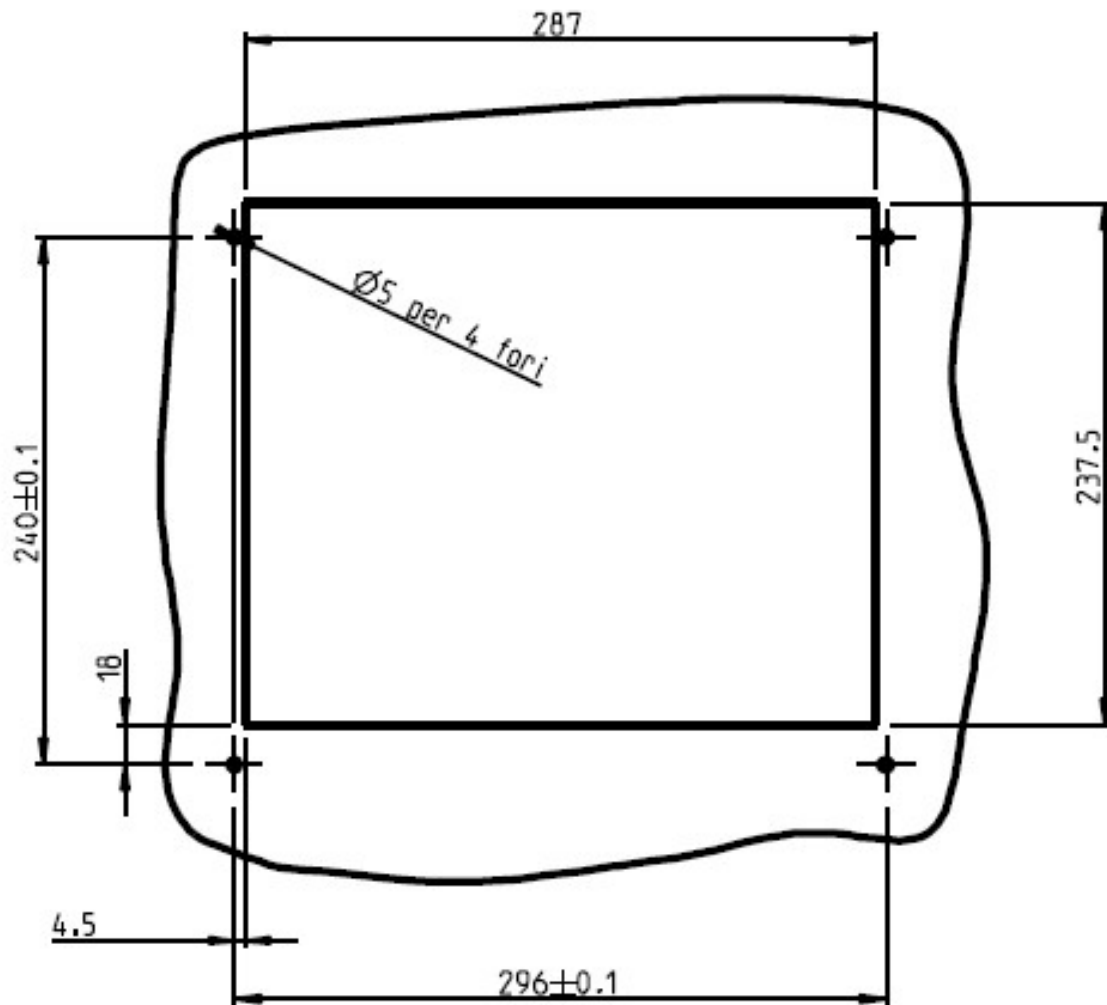

Power I 7" only touch dimensions

(Dimensions in mm)

Power I 10" only touch dimensions

(Dimensions in mm)

Power I 10" only touch drilling template

(Dimensions in mm)

Power I 10" - 56 keys dimensions

(Dimensions in mm)

Power I 10" - 56 keys drilling template

Dim. in mm

Power I 15" - 28 keys drilling template

(Dimensions in mm)

Power I 15" only touch drilling template

(Dimensions in mm)

Power I Box dimensions

(Dimensions in mm)