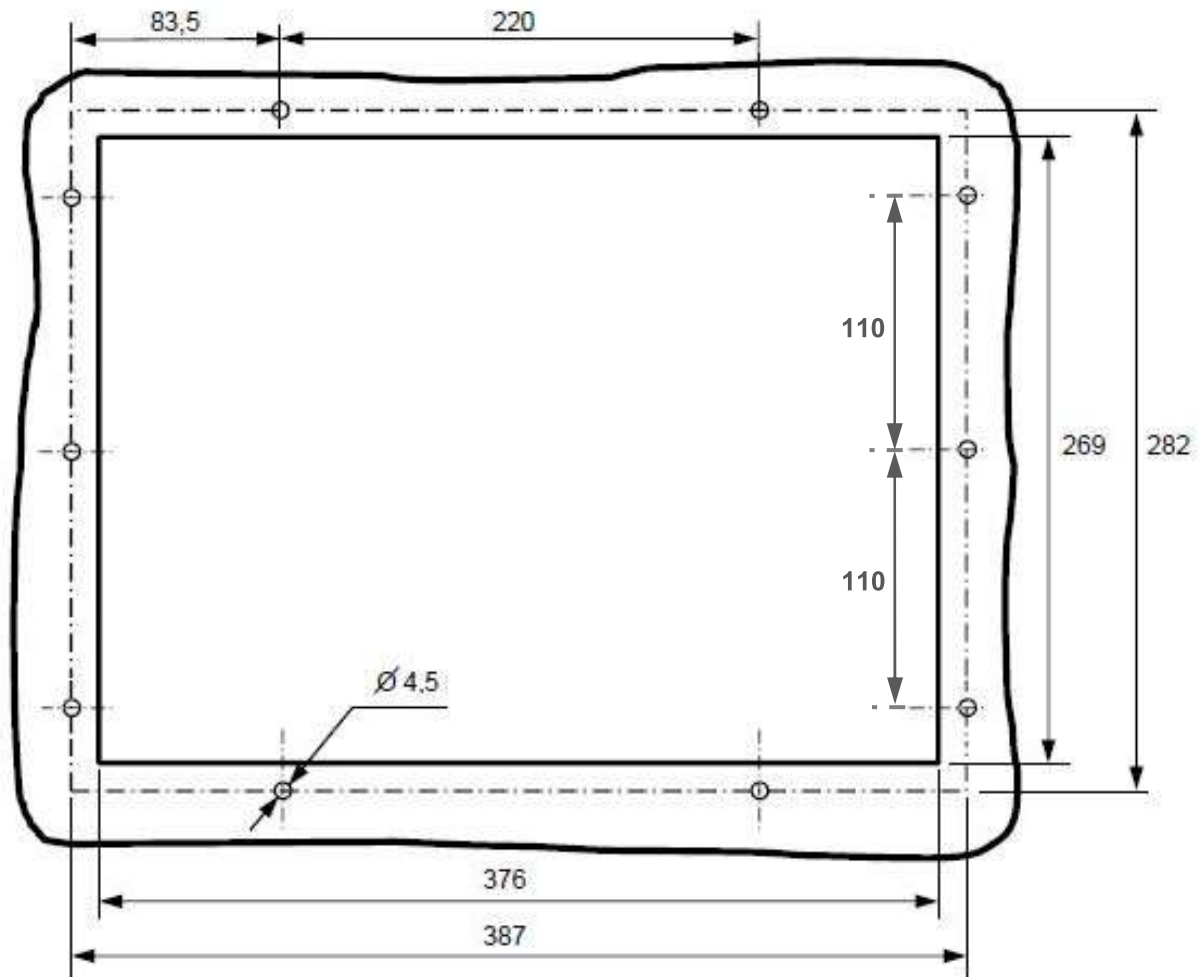

Power I 7" only touch dimensions

(Dimensions in mm)

Power I 10" only touch dimensions

(Dimensions in mm)

Power I 10" only touch drilling template

(Dimensions in mm)

Power I 10" - 56 keys dimensions

(Dimensions in mm)

Power I 10" - 56 keys drilling template

Dim. in mm

Power I 15" - 28 keys drilling template

(Dimensions in mm)

Power I 15" only touch drilling template

(Dimensions in mm)

Power I Box dimensions

(Dimensions in mm)