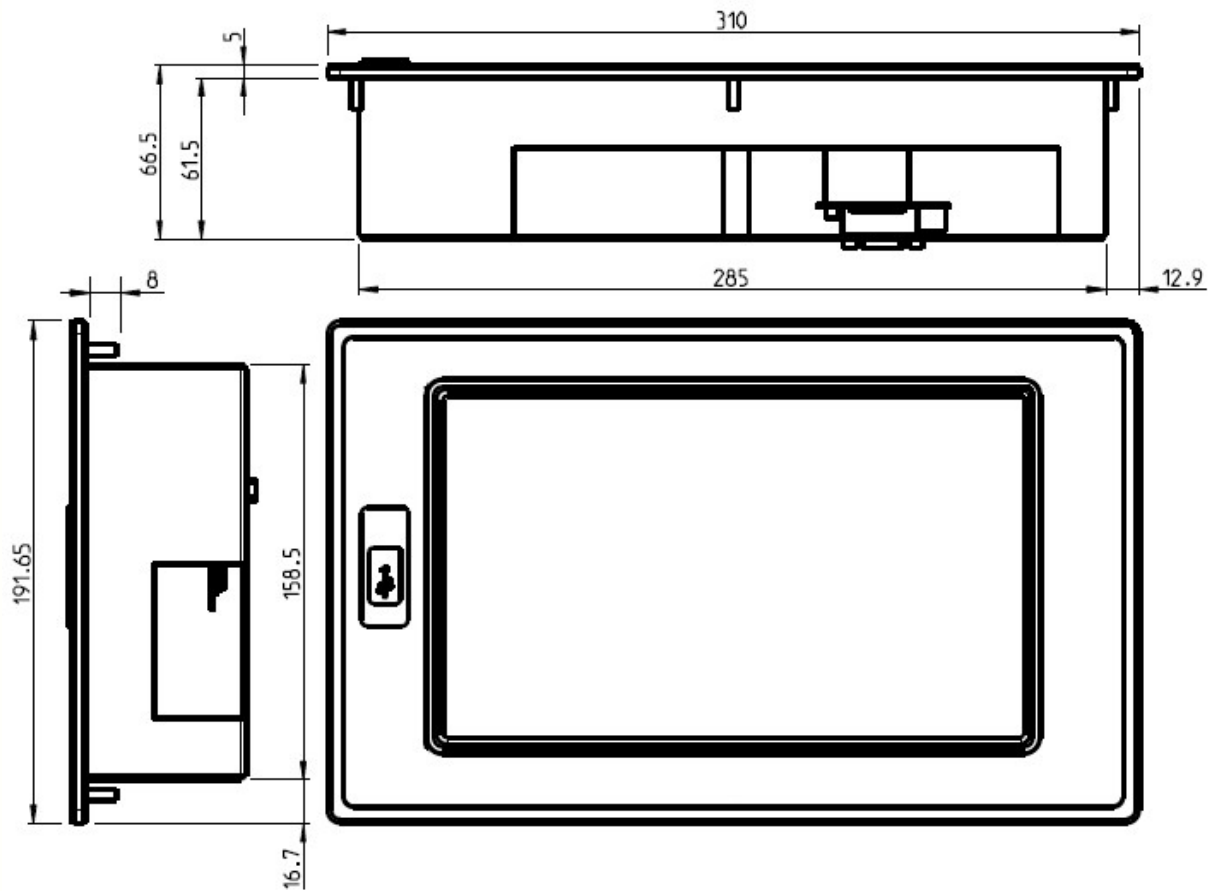

Power J 7" Only touch

Dimensions in mm

Power J 7" Only touch

Dimensions in mm

Power L 7" with 20 keys dimensions

(Dimensions in mm)

Power L 7" with 20 keys drilling template

(Dimensions in mm)

Power J 10" Only touch

Dimensions in mm

Power J 10" Only touch drilling template

Dimensions in mm

Power J 10" - 56 keys dimensions

Dimensions in mm

Power J 10" - 56 keys drilling template

Dim. in mm

Power J Box dimensions

Data subject to modification without notice