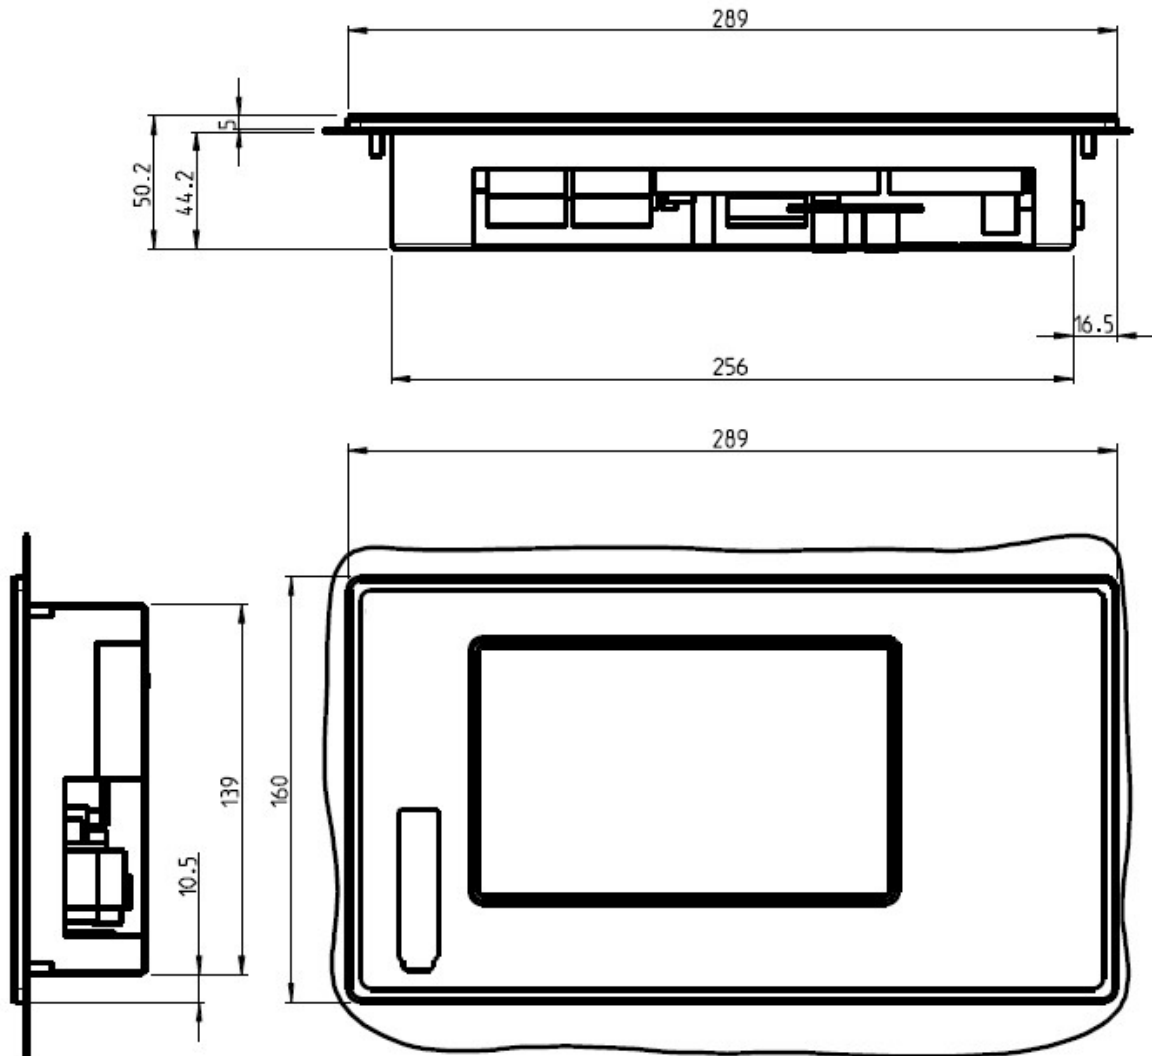

Power J 7" Only touch

Dimensions in mm

Power J 7" Only touch

Dimensions in mm

Power L 7" with 20 keys dimensions

(Dimensions in mm)

Power L 7" with 20 keys drilling template

(Dimensions in mm)

Power J 10" Only touch

Dimensions in mm

Power J 10" Only touch drilling template

Dimensions in mm

Power J 10" - 56 keys dimensions

Dimensions in mm

Power J 10" - 56 keys drilling template

Dim. in mm

Power J Box dimensions

Data subject to modification without notice