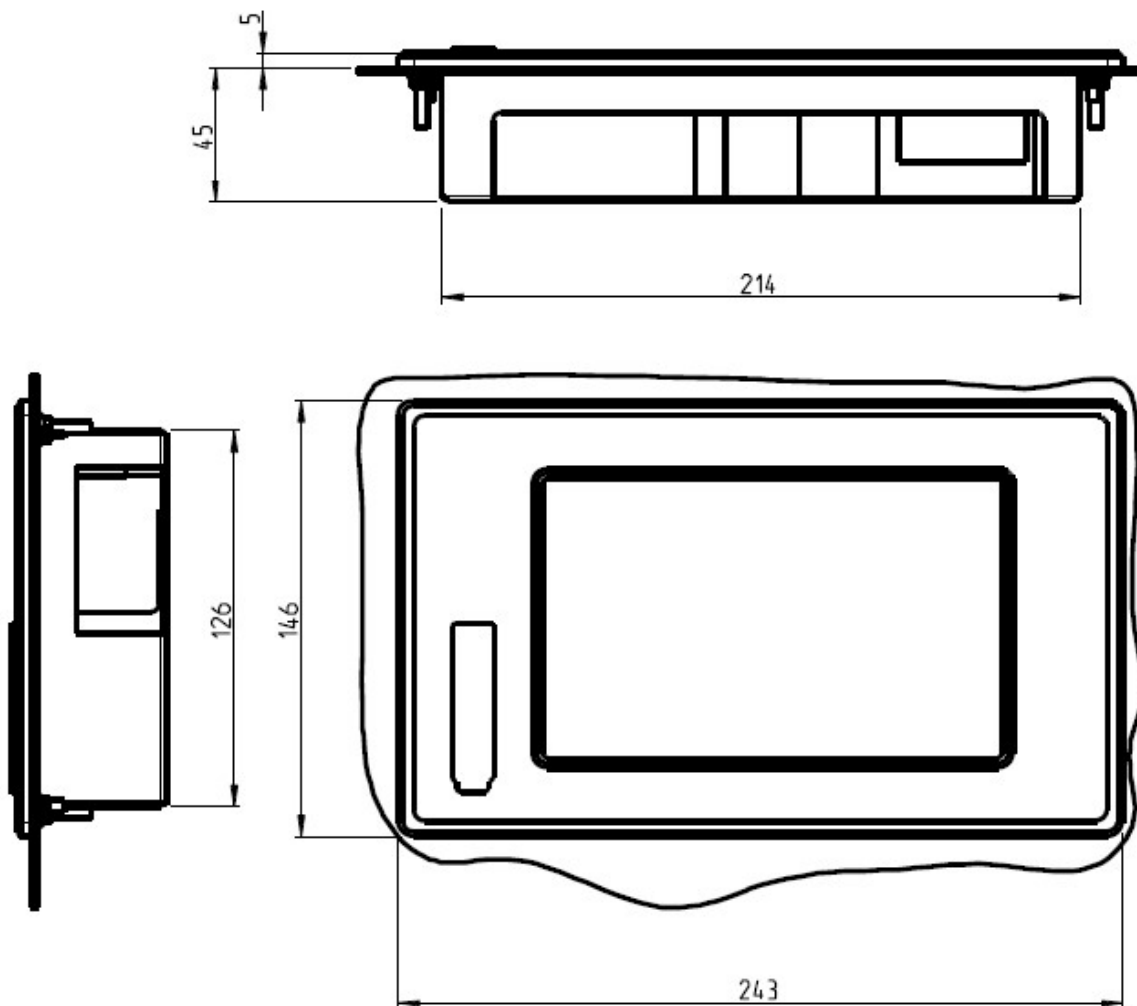

Power J 7" Only touch

Dimensions in mm

Power J 7" Only touch

Dimensions in mm

Power L 7" with 20 keys dimensions

(Dimensions in mm)

Power L 7" with 20 keys drilling template

(Dimensions in mm)

Power J 10" Only touch

Dimensions in mm

Power J 10" Only touch drilling template

Dimensions in mm

Power J 10" - 56 keys dimensions

Dimensions in mm

Power J 10" - 56 keys drilling template

Dim. in mm

Power J Box dimensions

Data subject to modification without notice