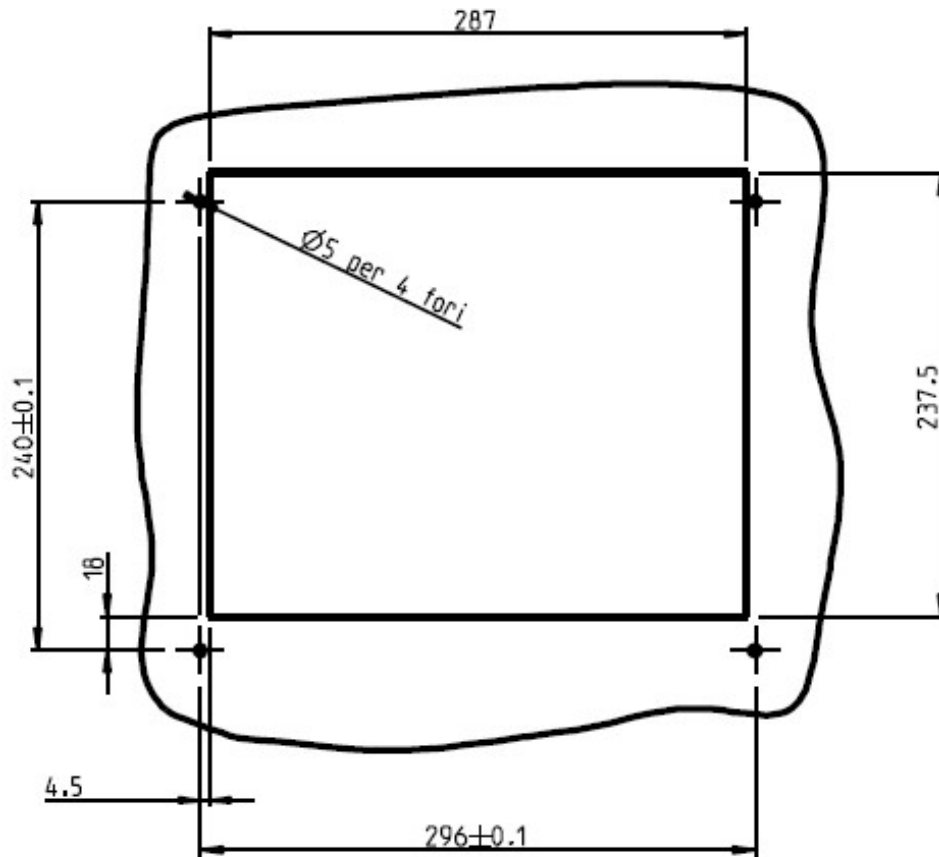

Power J 7" Only touch

Dimensions in mm

Power J 7" Only touch

Dimensions in mm

Power L 7" with 20 keys dimensions

(Dimensions in mm)

Power L 7" with 20 keys drilling template

(Dimensions in mm)

Power J 10" Only touch

Dimensions in mm

Power J 10" Only touch drilling template

Dimensions in mm

Power J 10" - 56 keys dimensions

Dimensions in mm

Power J 10" - 56 keys drilling template

Dim. in mm

Power J Box dimensions

Data subject to modification without notice