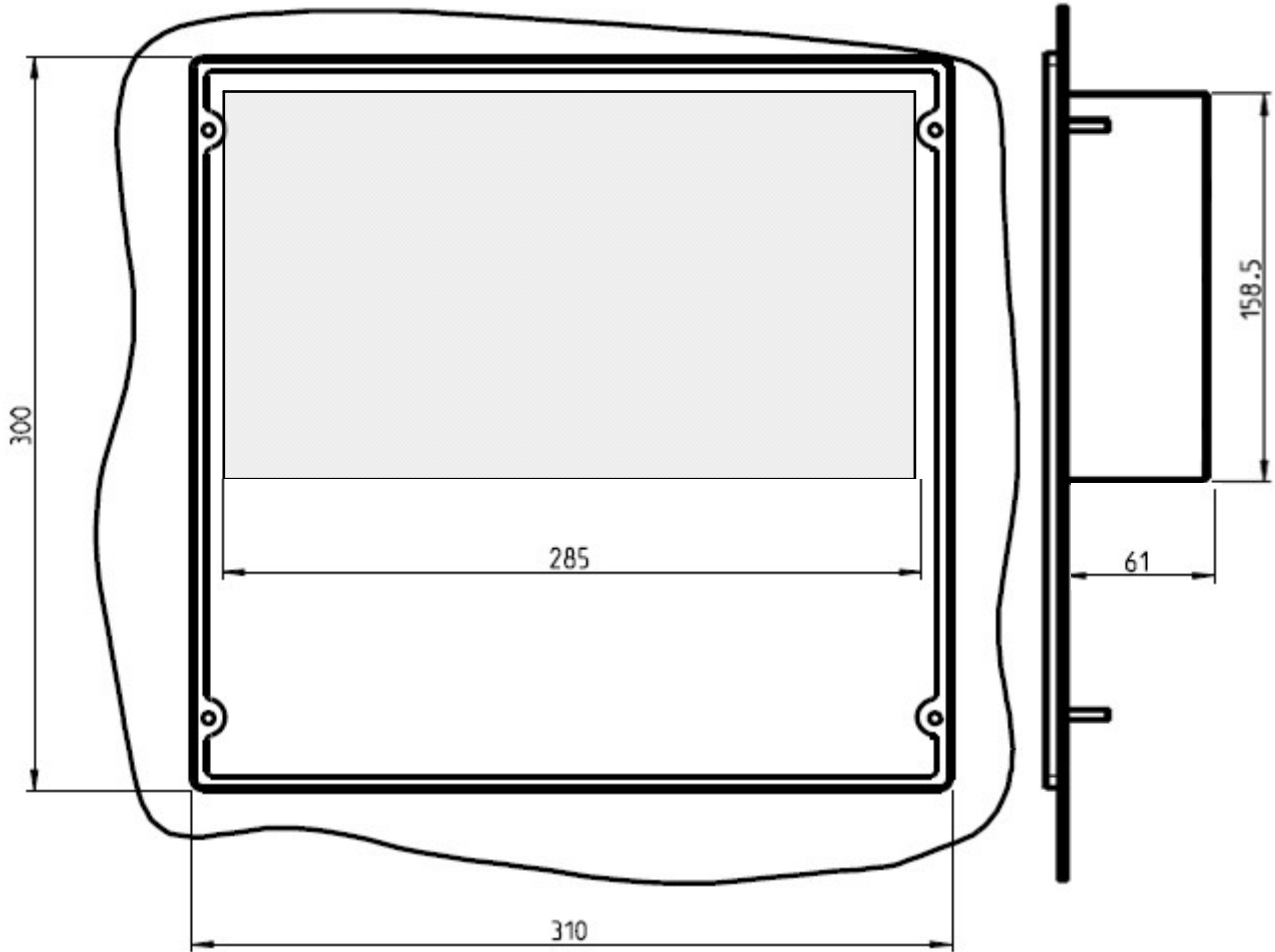

Power J 7" Only touch

Dimensions in mm

Power J 7" Only touch

Dimensions in mm

Power L 7" with 20 keys dimensions

(Dimensions in mm)

Power L 7" with 20 keys drilling template

(Dimensions in mm)

Power J 10" Only touch

Dimensions in mm

Power J 10" Only touch drilling template

Dimensions in mm

Power J 10" - 56 keys dimensions

Dimensions in mm

Power J 10" - 56 keys drilling template

Dim. in mm

Power J Box dimensions

Data subject to modification without notice