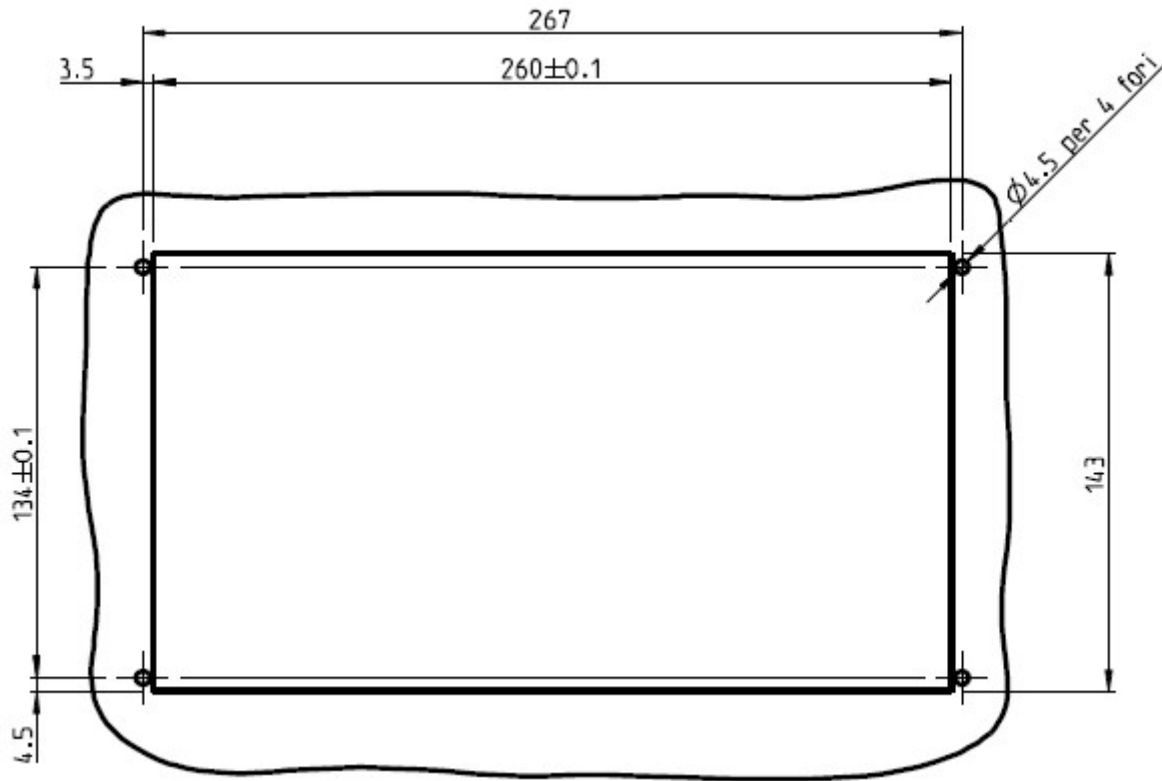

Power J 7" Only touch

Dimensions in mm

Power J 7" Only touch

Dimensions in mm

Power L 7" with 20 keys dimensions

(Dimensions in mm)

Power L 7" with 20 keys drilling template

(Dimensions in mm)

Power J 10" Only touch

Dimensions in mm

Power J 10" Only touch drilling template

Dimensions in mm

Power J 10" - 56 keys dimensions

Dimensions in mm

Power J 10" - 56 keys drilling template

Dim. in mm

Power J Box dimensions

Data subject to modification without notice