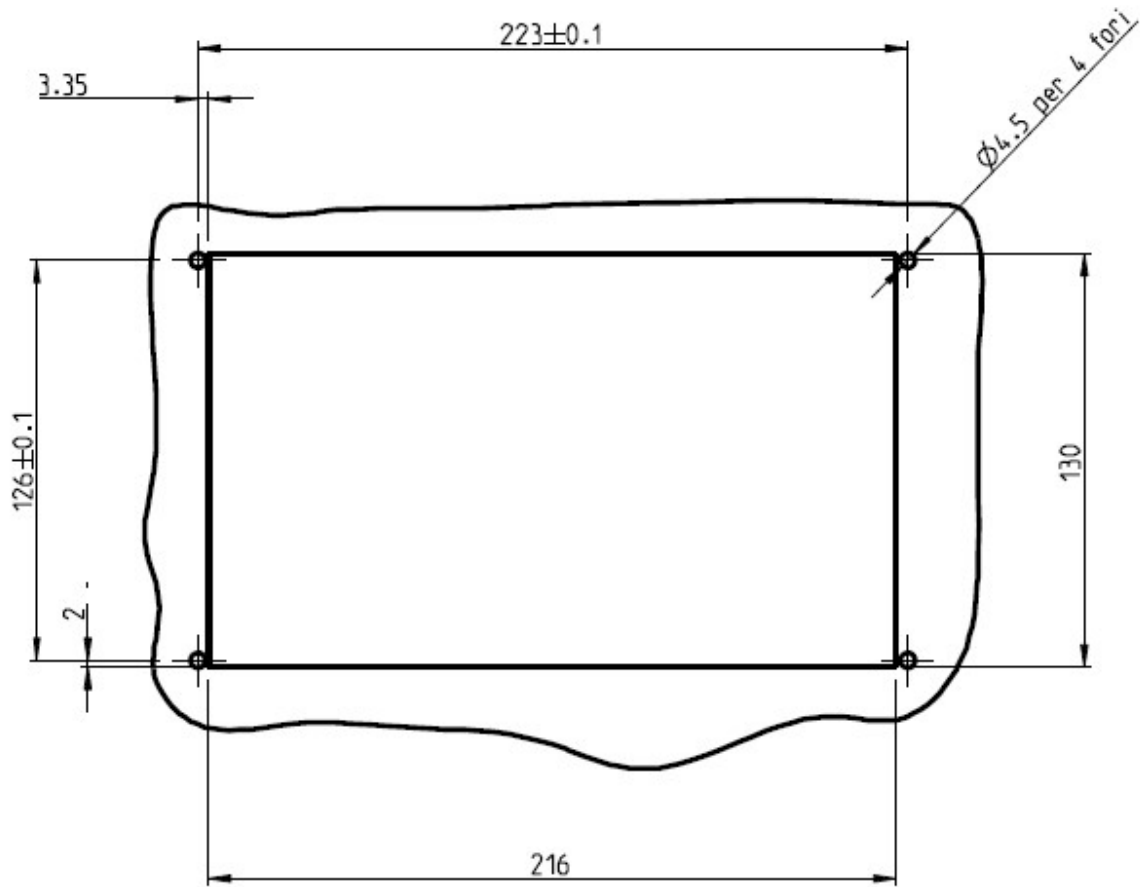

Power J 7" Only touch

Dimensions in mm

Power J 7" Only touch

Dimensions in mm

Power L 7" with 20 keys dimensions

(Dimensions in mm)

Power L 7" with 20 keys drilling template

(Dimensions in mm)

Power J 10" Only touch

Dimensions in mm

Power J 10" Only touch drilling template

Dimensions in mm

Power J 10" - 56 keys dimensions

Dimensions in mm

Power J 10" - 56 keys drilling template

Dim. in mm

Power J Box dimensions

Data subject to modification without notice