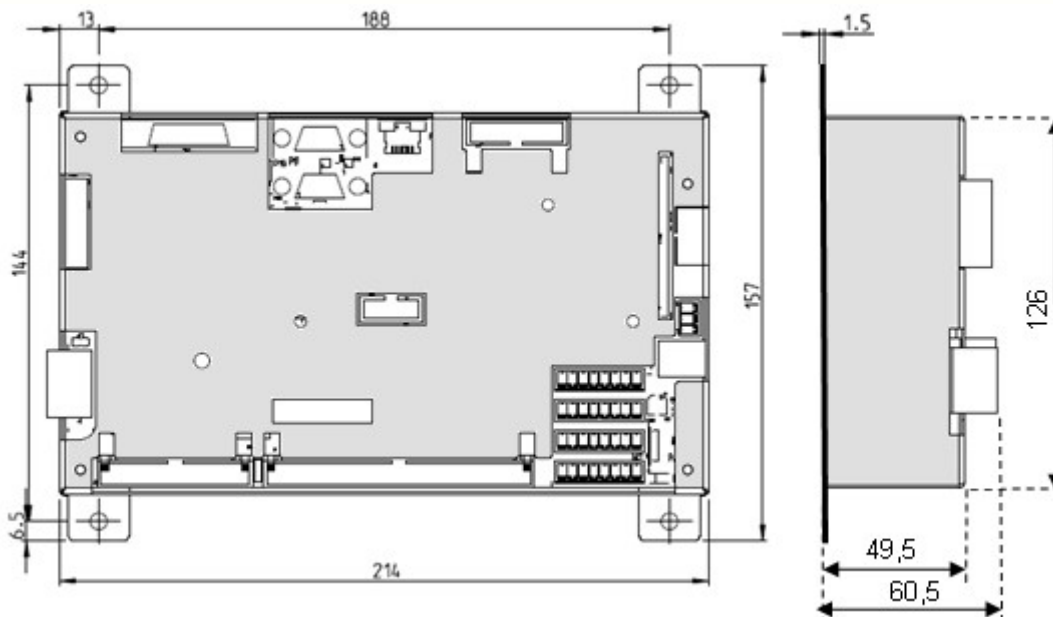

Power J 7" Only touch

Dimensions in mm

Power J 7" Only touch

Dimensions in mm

Power L 7" with 20 keys dimensions

(Dimensions in mm)

Power L 7" with 20 keys drilling template

(Dimensions in mm)

Power J 10" Only touch

Dimensions in mm

Power J 10" Only touch drilling template

Dimensions in mm

Power J 10" - 56 keys dimensions

Dimensions in mm

Power J 10" - 56 keys drilling template

Dim. in mm

Power J Box dimensions

Data subject to modification without notice