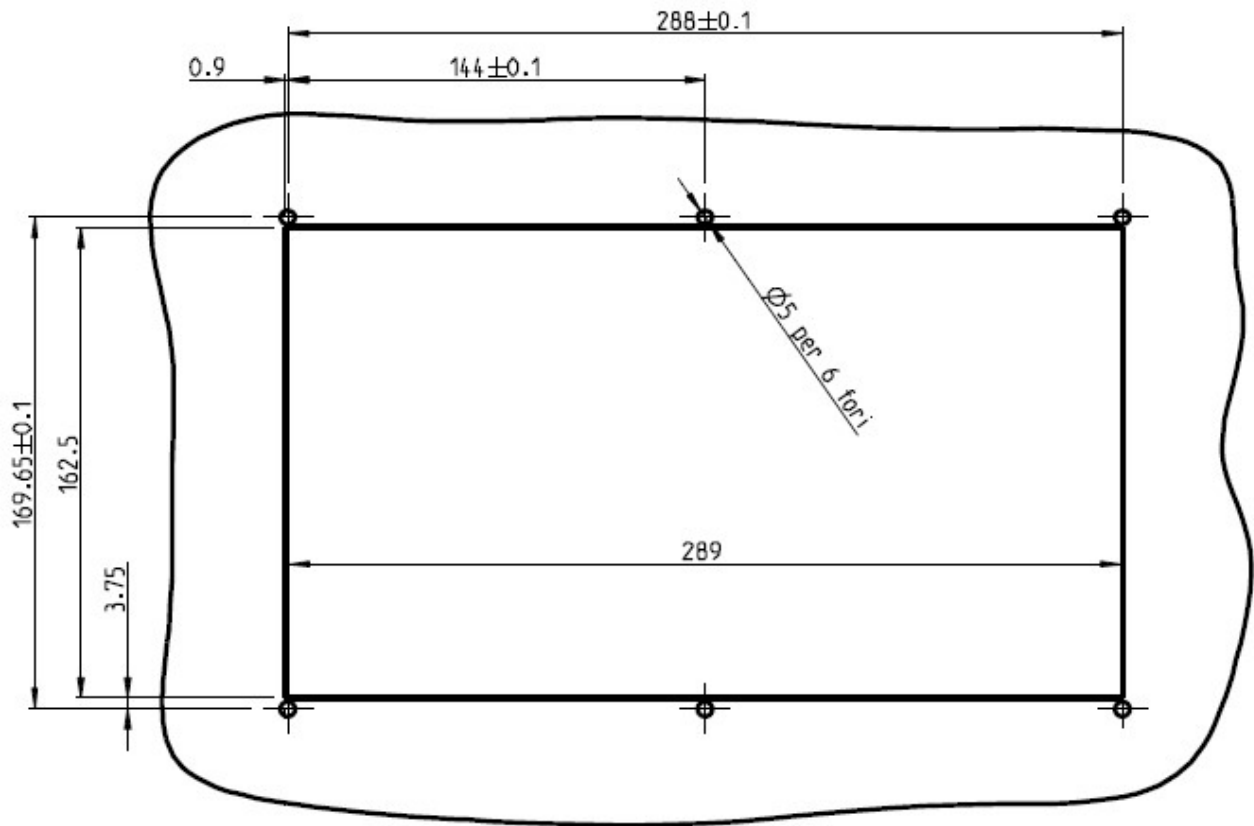

Power J 7" Only touch

Dimensions in mm

Power J 7" Only touch

Dimensions in mm

Power L 7" with 20 keys dimensions

(Dimensions in mm)

Power L 7" with 20 keys drilling template

(Dimensions in mm)

Power J 10" Only touch

Dimensions in mm

Power J 10" Only touch drilling template

Dimensions in mm

Power J 10" - 56 keys dimensions

Dimensions in mm

Power J 10" - 56 keys drilling template

Dim. in mm

Power J Box dimensions

Data subject to modification without notice